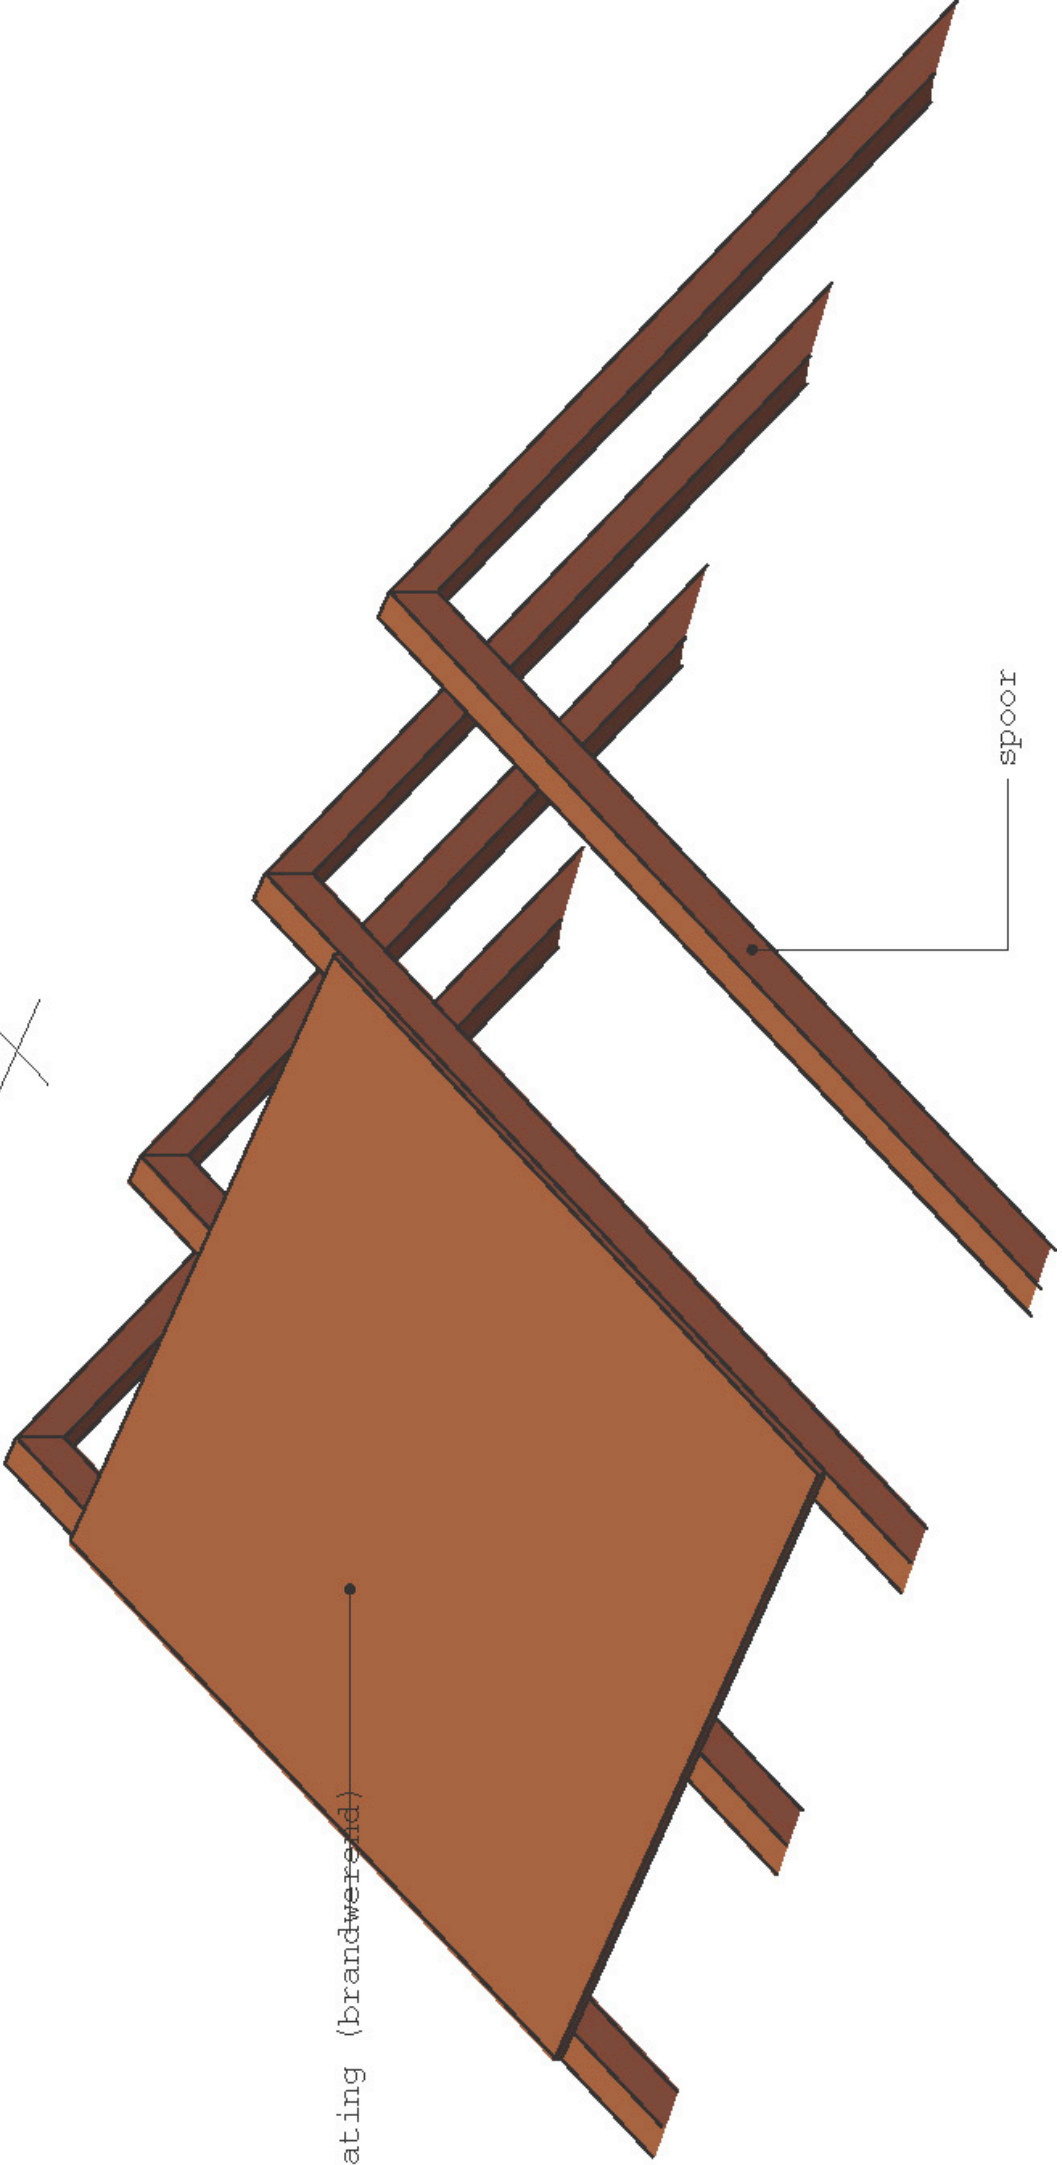

400 tot 600 mm

beplating (brandwerend)

spoor